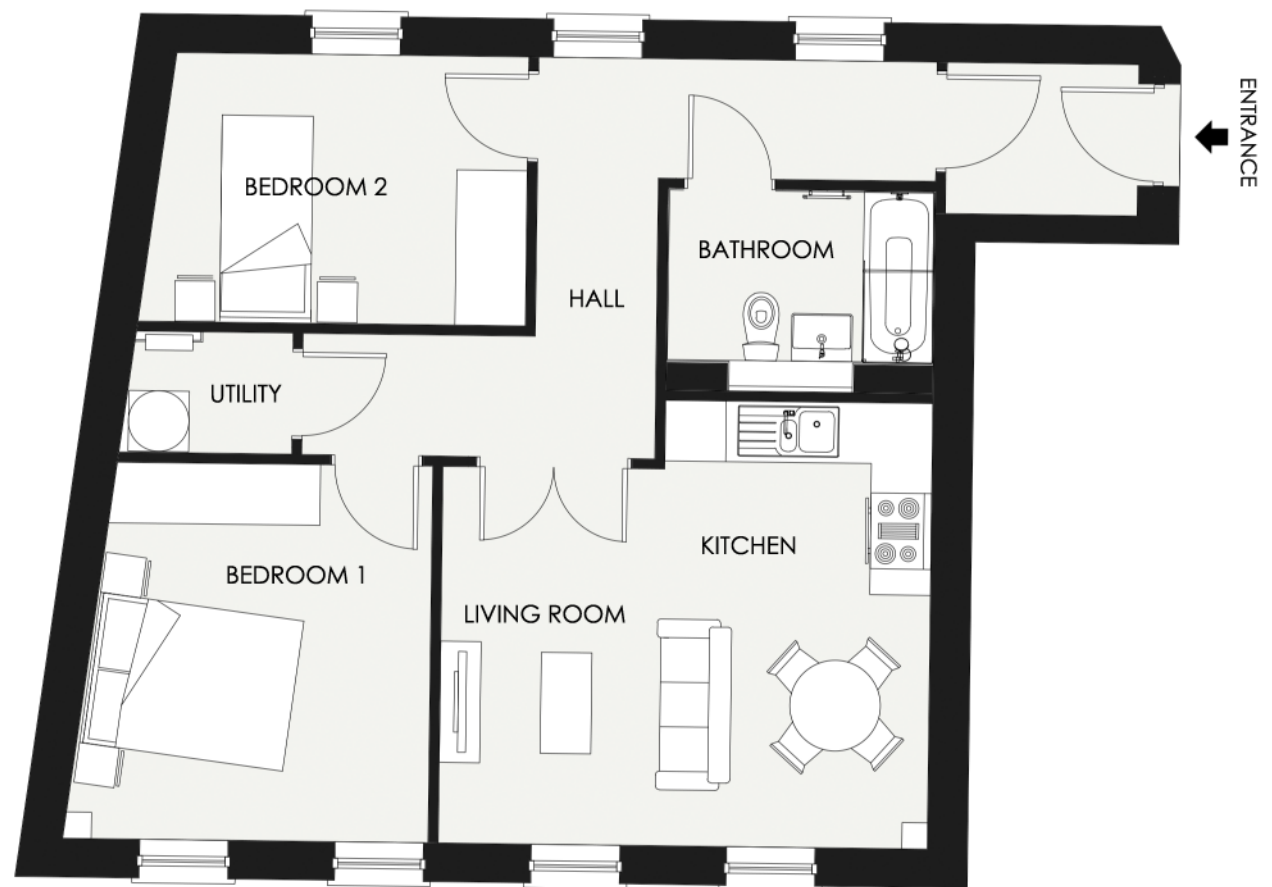

Floor Plans

First Floor Apartment 7

Total Apartment Area 65.7 M²

Living/Dining/Kitchen 19.8 M²

Bedroom 1 12.5 M²

Bedroom 2 9.7 M²

Bathroom 4.7 M²

The Spire