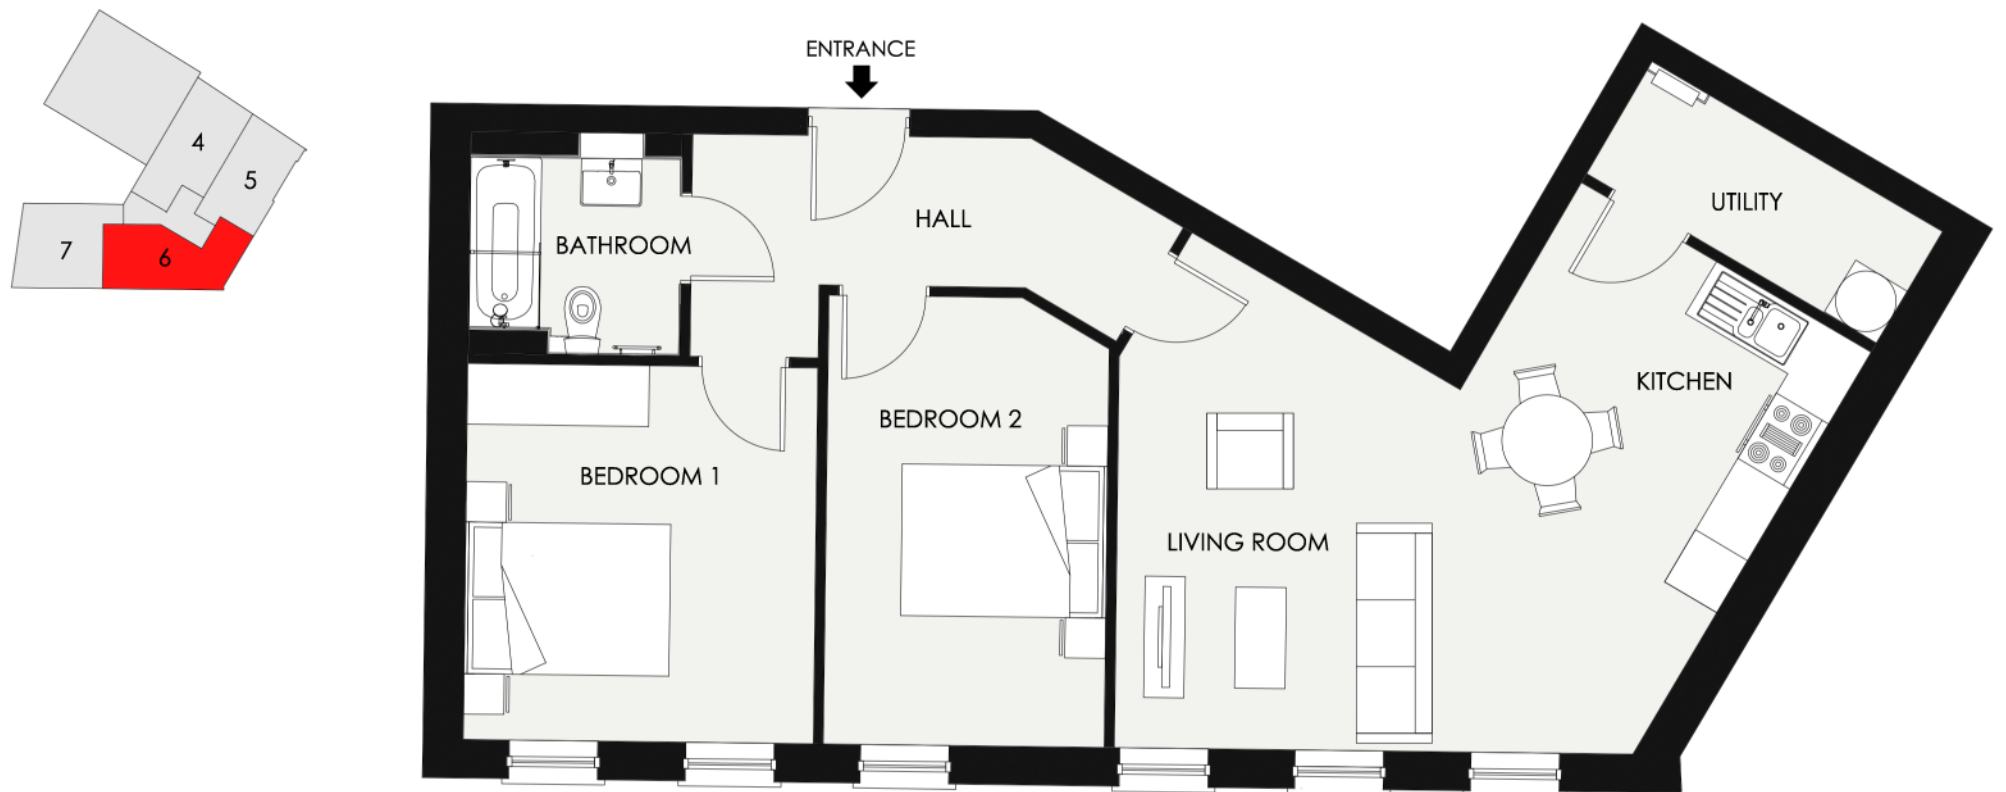

Floor Plans

First Floor Apartment 6

Total Apartment Area 73.4 M²

Living/Dining/Kitchen 29.5 M²

Bedroom 1 12.9 M²

Bedroom 2 12.1 M²

Bathroom 4 M

The Spire