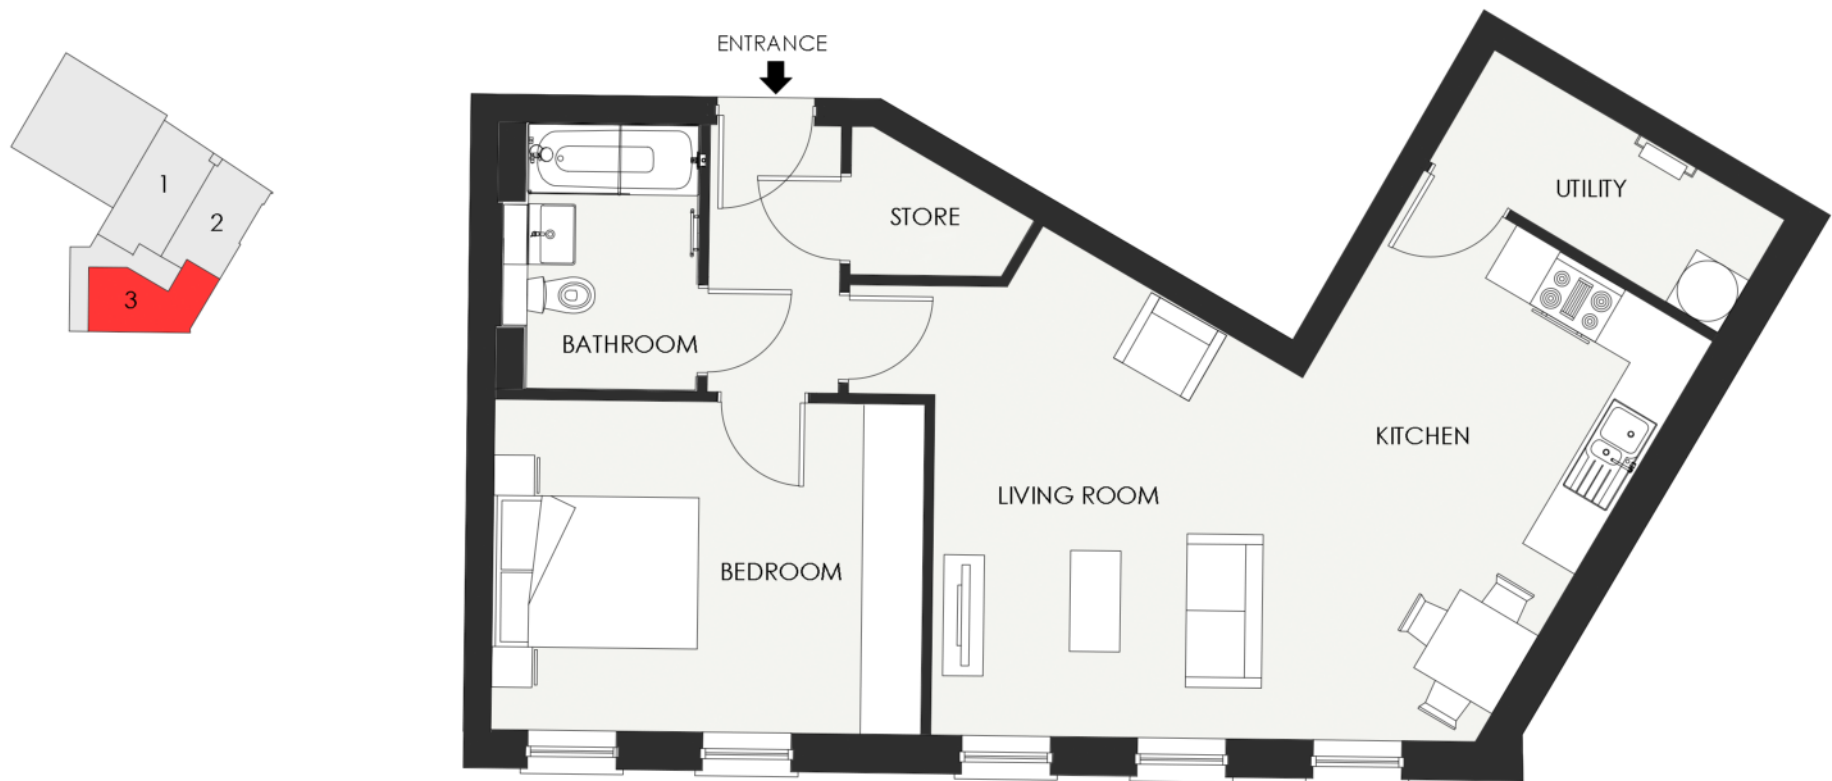

Floor Plans

Ground Floor Apartment 3

Total Apartment Area 62.3 M²

Living/Dining/Kitchen 31.7 M²

Bedroom 1 13.9 M²

Bathroom 4.8 M

The Spire

 **Style**
Homes