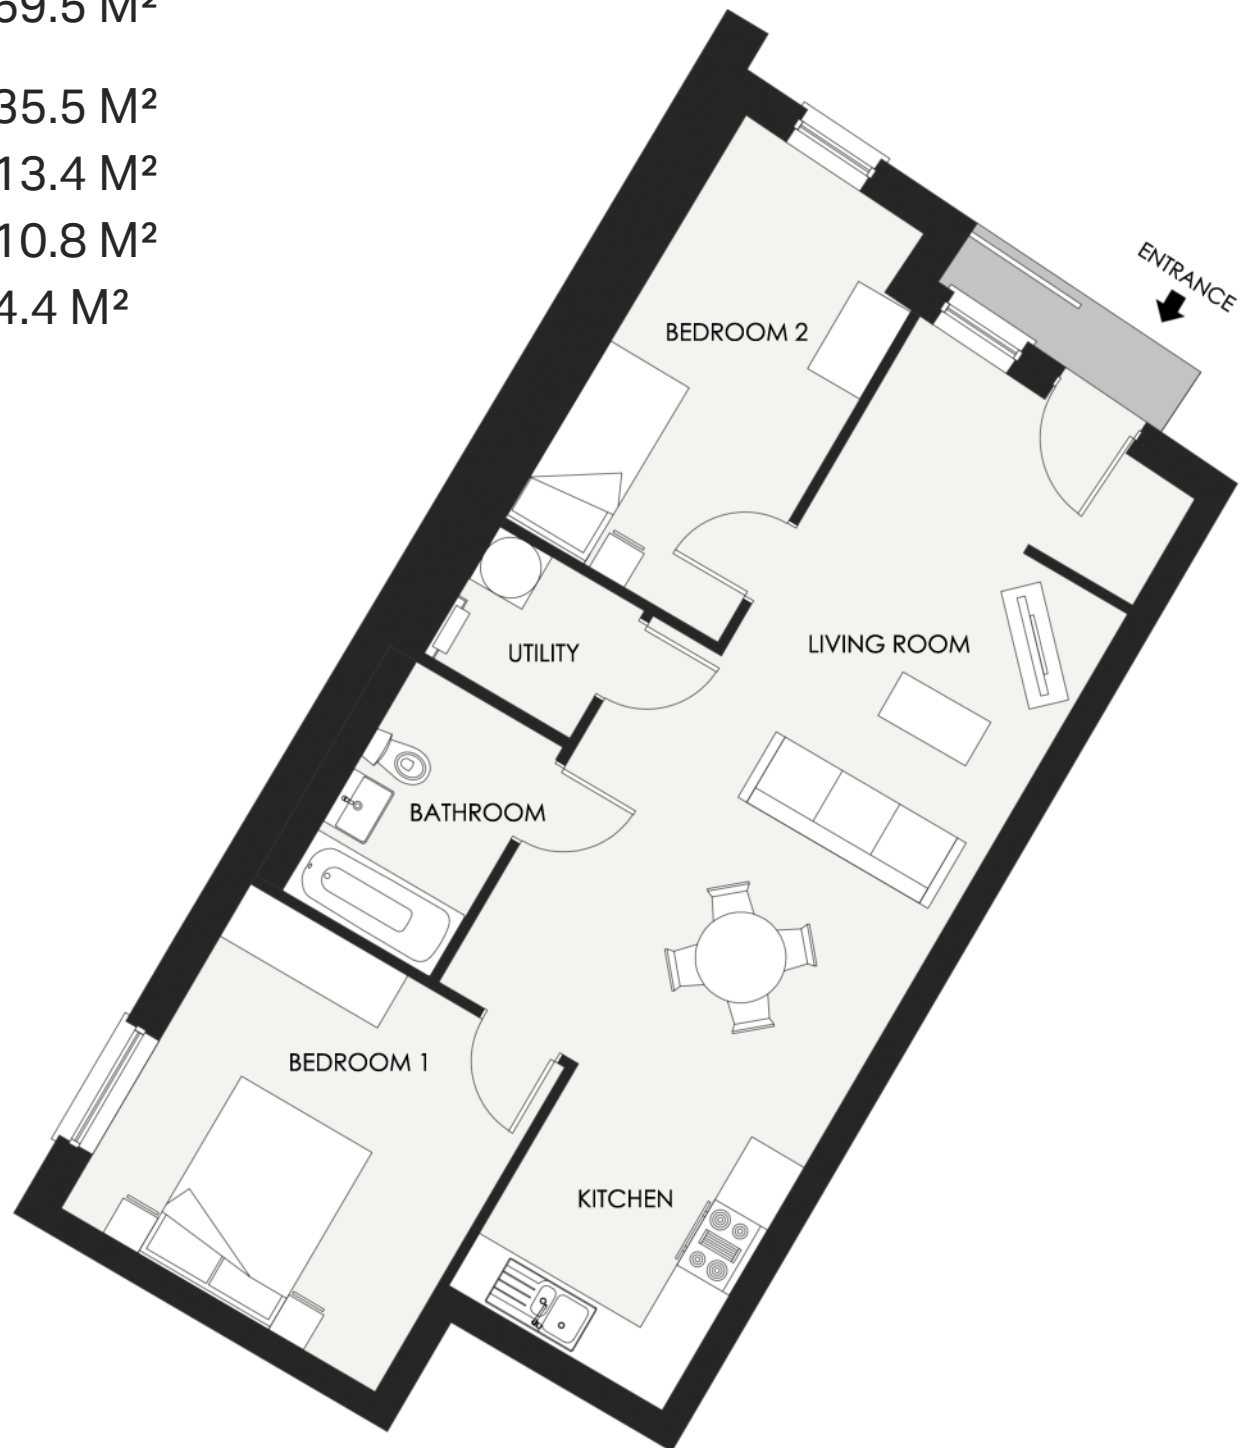

Floor Plans

Ground Floor Apartment 1

Total Apartment Area 69.5 M²

Living/Dining/Kitchen 35.5 M²

Bedroom 1 13.4 M²

Bedroom 2 10.8 M²

Bathroom 4.4 M²

The Spire